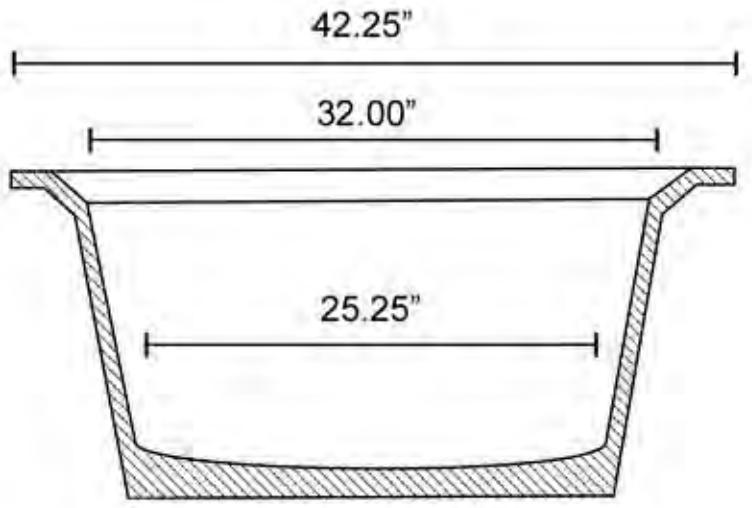

Marble-Lite Industries
9920 NW 79th Ave
Hialeah Gardens, FL 33016
305-557-8766
www.marblelite.com