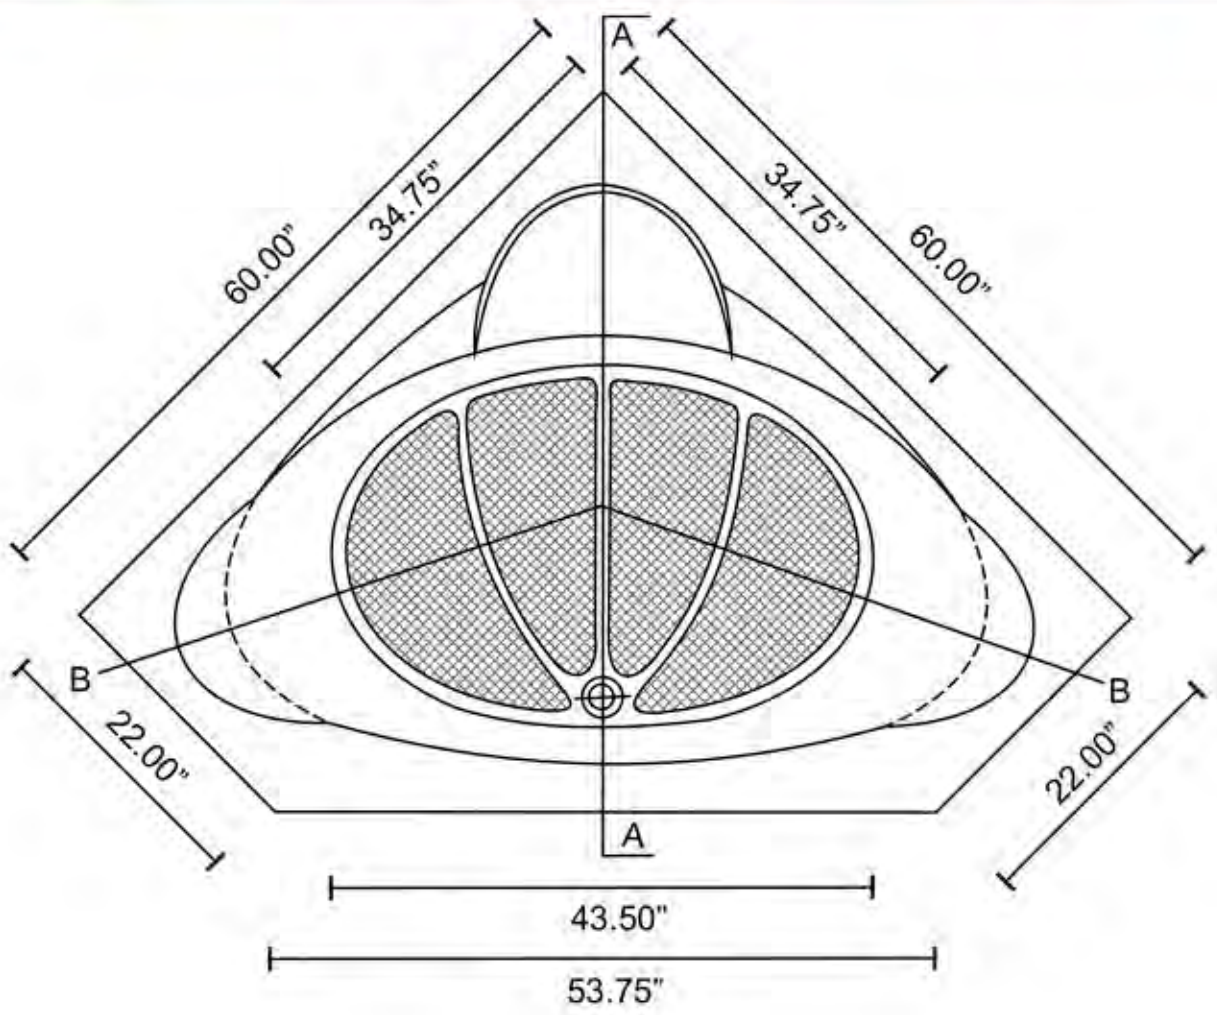

Marble-Lite Industries
9920 NW 79th Ave
Hialeah Gardens, FL 33016
305-557-8766
www.marblelite.com