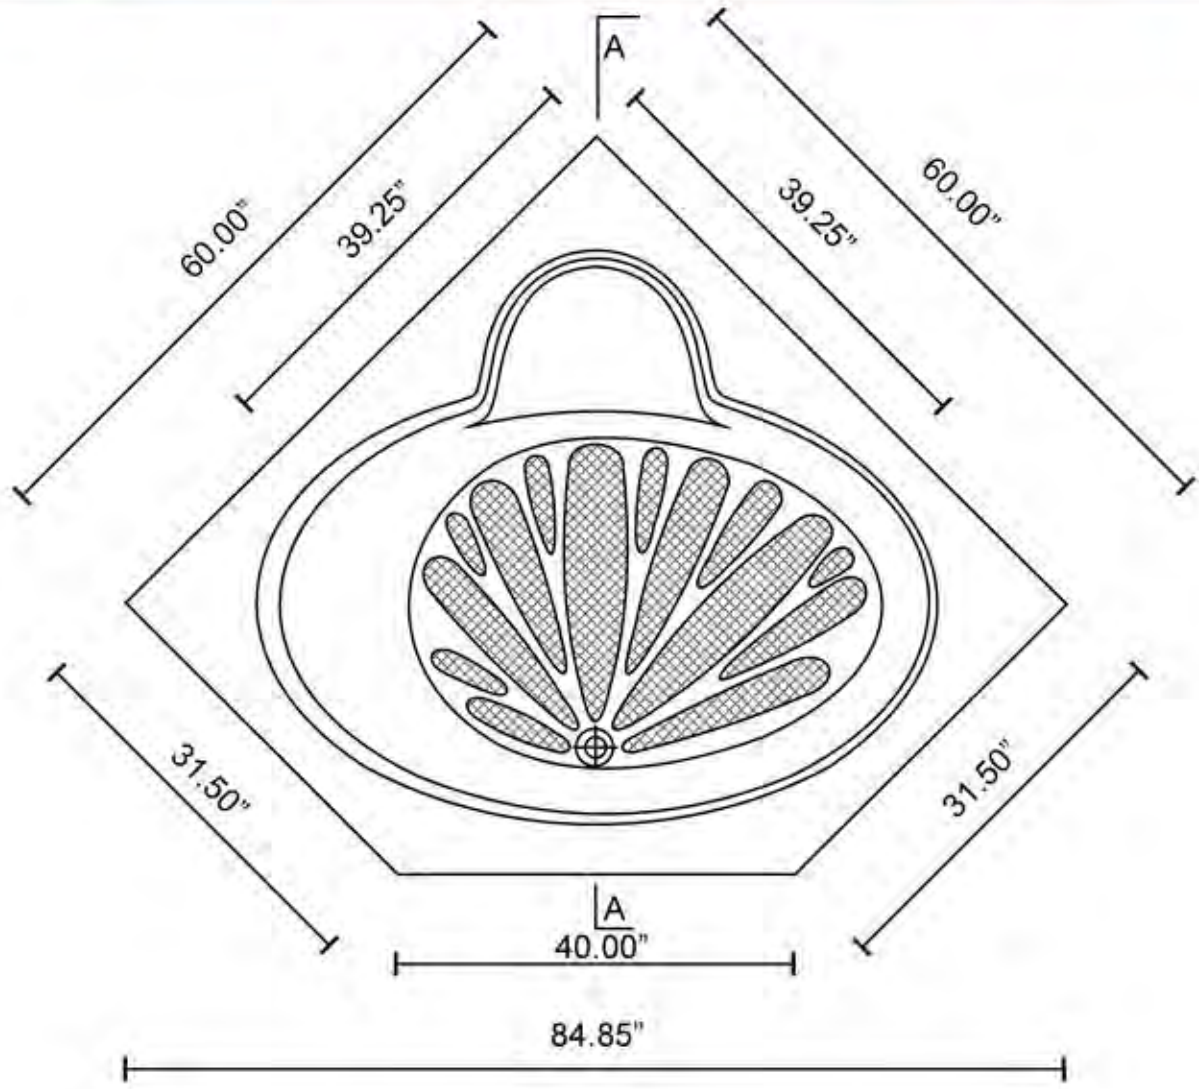

Marble-Lite Industries
9920 NW 79th Ave
Hialeah Gardens, FL 33016
305-557-8766
www.marblelite.com