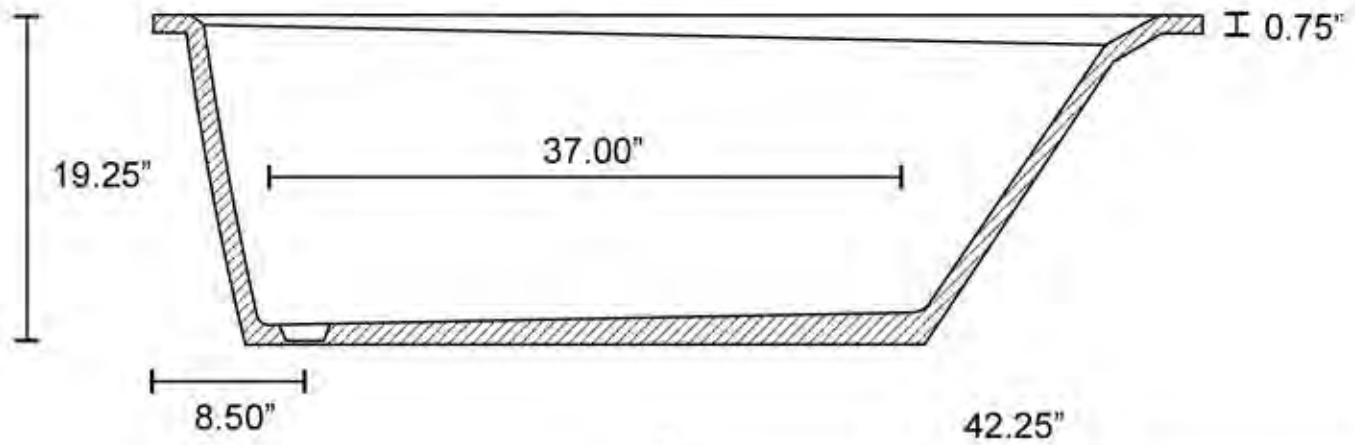

Marble-Lite Industries
9920 NW 79th Ave
Hialeah Gardens, FL 33016
305-557-8766
www.marblelite.com