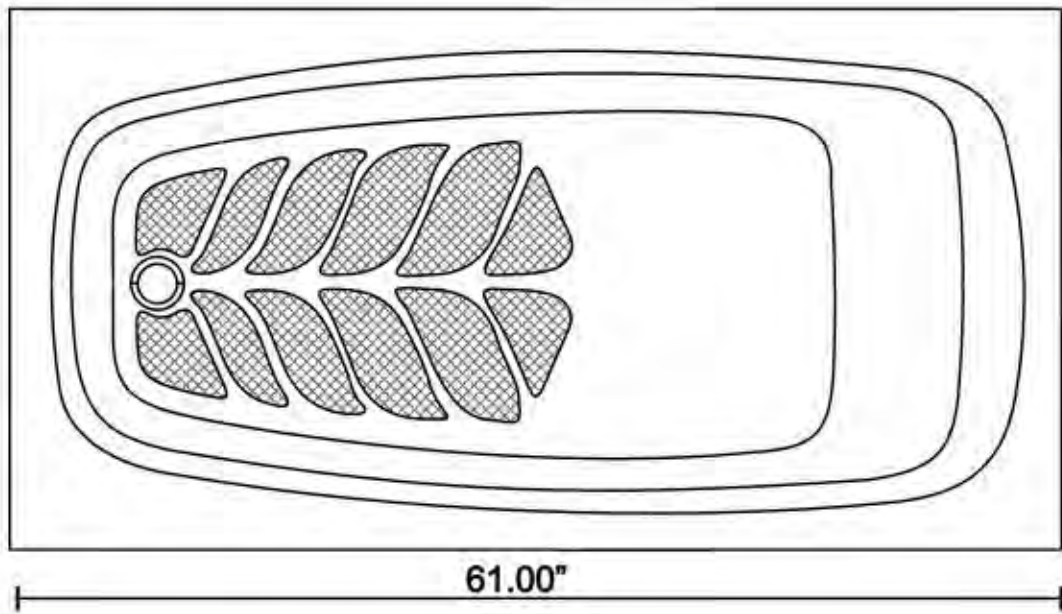

Marble-Lite Industries
9920 NW 79th Ave
Hialeah Gardens, FL 33016
305-557-8766
www.marblelite.com