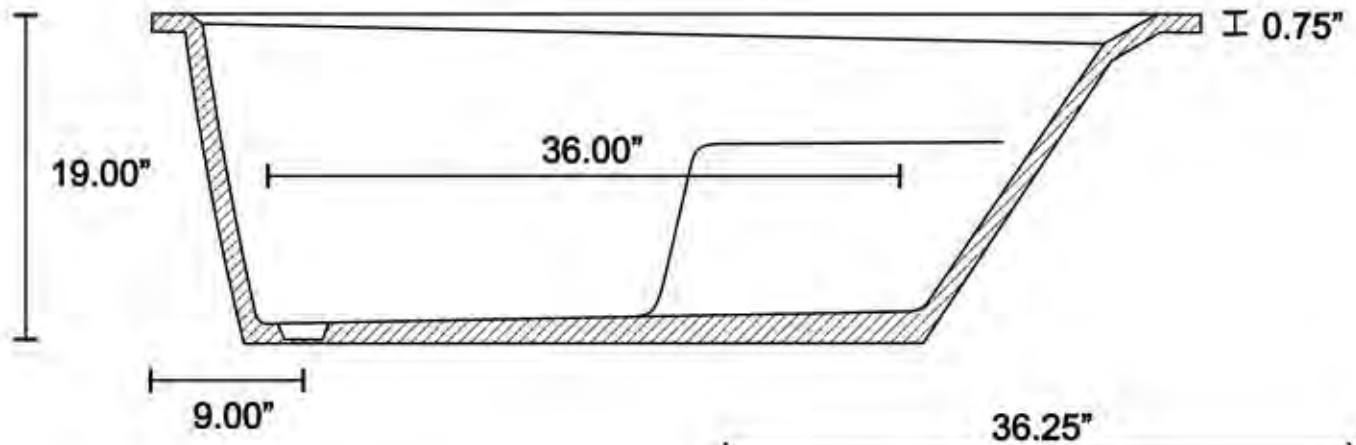

Marble-Lite Industries
9920 NW 79th Ave
Hialeah Gardens, FL 33016
305-557-8766
www.marblelite.com