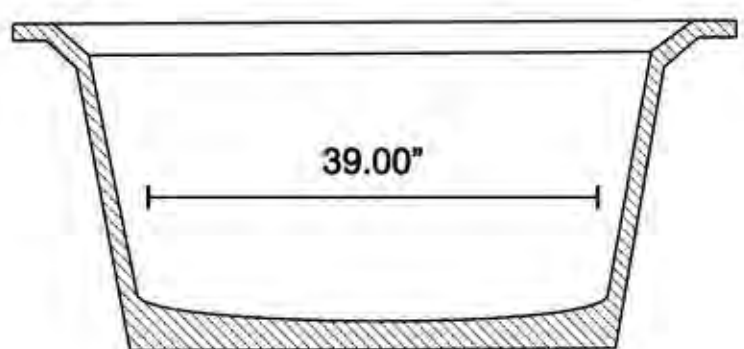

# MARBLE-LITE

73.25"

60.25"

19.25"

± 0.75"

19.25"

47.00"

10.50"

# MARBLE-LITE

71.50"

60.00"

42.50"

Marble-Lite Industries  
9920 NW 79th Ave  
Hialeah Gardens, FL 33016  
305-557-8766  
[www.marblelite.com](http://www.marblelite.com)