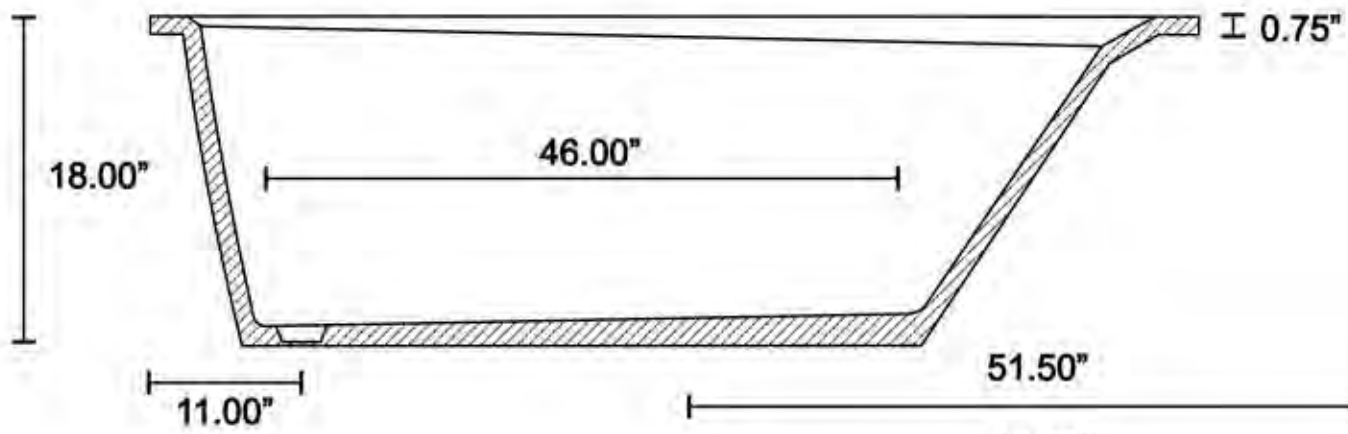

MARBLE-LITE

71.50"

60.00"

42.50"

Marble-Lite Industries
9920 NW 79th Ave
Hialeah Gardens, FL 33016
305-557-8766
www.marblelite.com