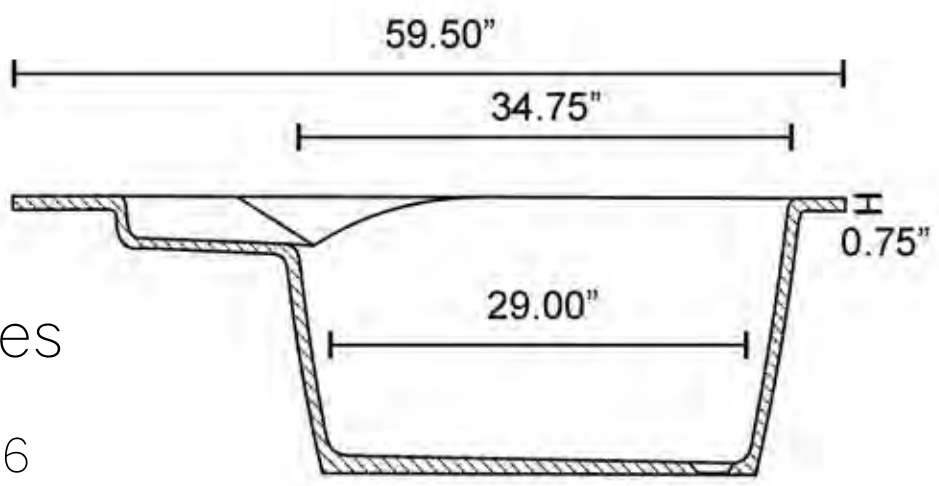

Marble-Lite Industries
9920 NW 79th Ave
Hialeah Gardens, FL 33016
305-557-8766
www.marblelite.com