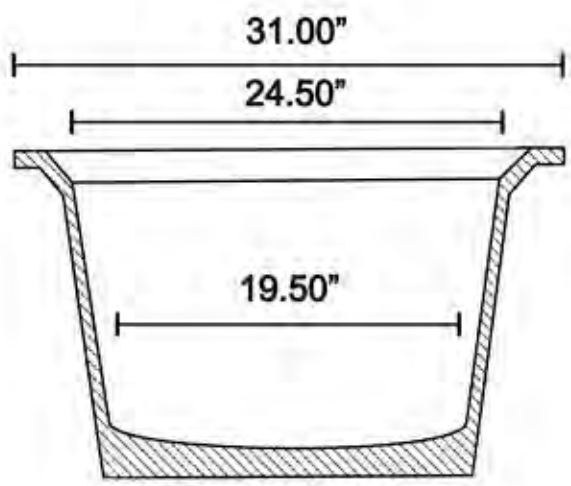

Marble-Lite Industries
9920 NW 79th Ave
Hialeah Gardens, FL 33016
305-557-8766
www.marblelite.com