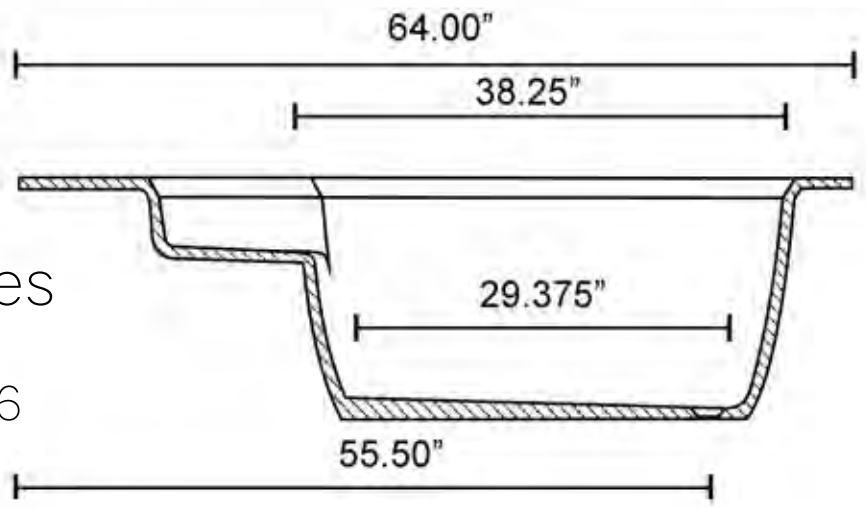

Marble-Lite Industries
9920 NW 79th Ave
Hialeah Gardens, FL 33016
305-557-8766
www.marblelite.com