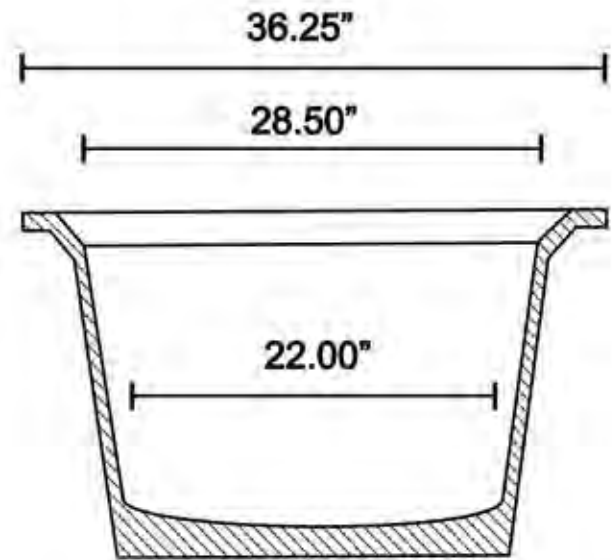

Marble-Lite Industries
9920 NW 79th Ave
Hialeah Gardens, FL 33016
305-557-8766
www.marblelite.com