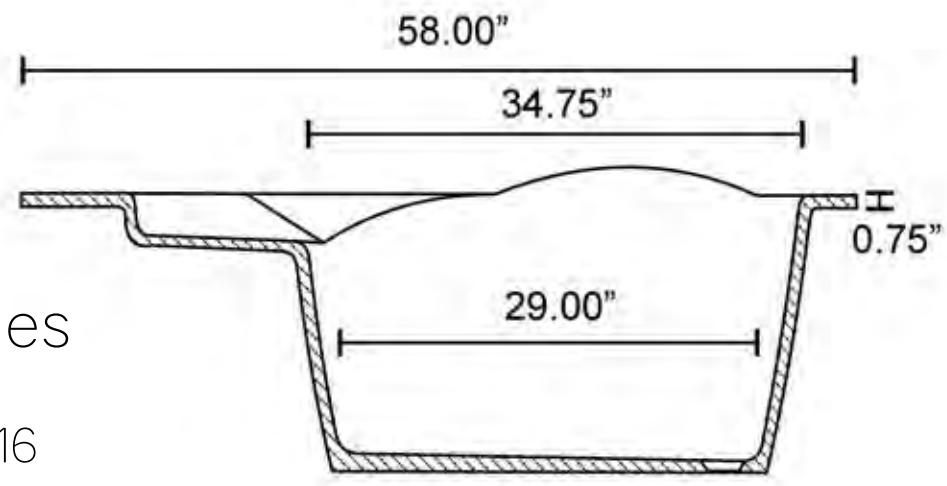

Marble-Lite Industries
9920 NW 79th Ave
Hialeah Gardens, FL 33016
305-557-8766
www.marblelite.com