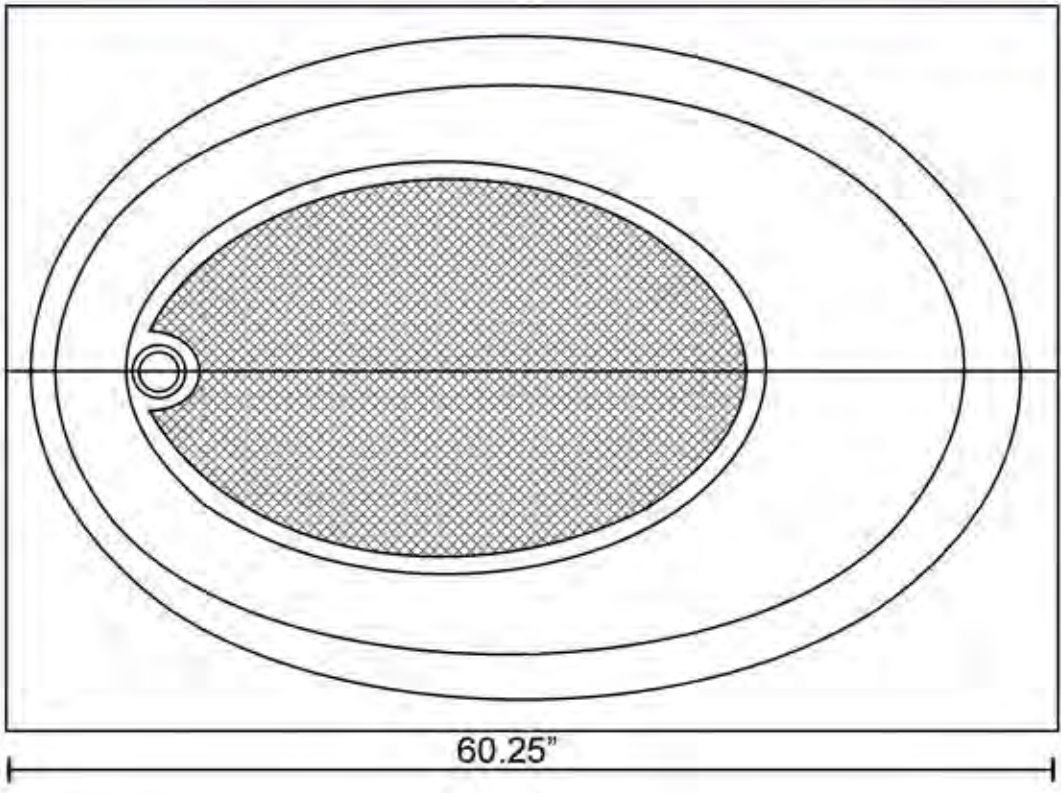

Marble-Lite Industries
9920 NW 79th Ave
Hialeah Gardens, FL 33016
305-557-8766
www.marblelite.com