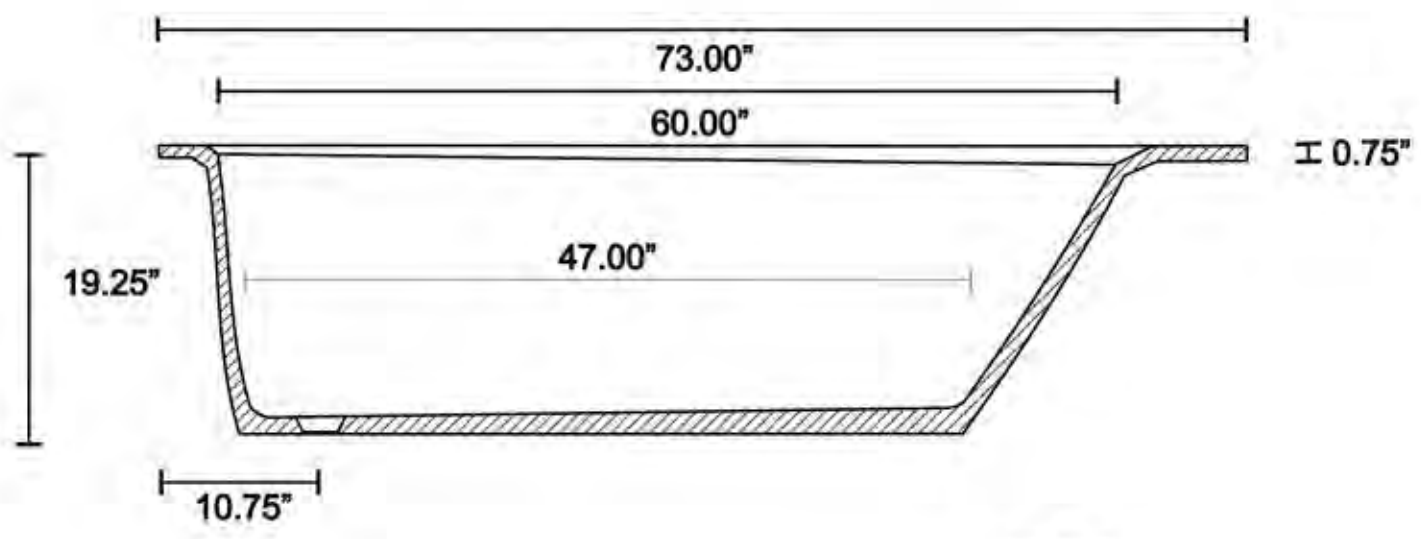

Marble-Lite Industries
9920 NW 79th Ave
Hialeah Gardens, FL 33016
305-557-8766
www.marblelite.com