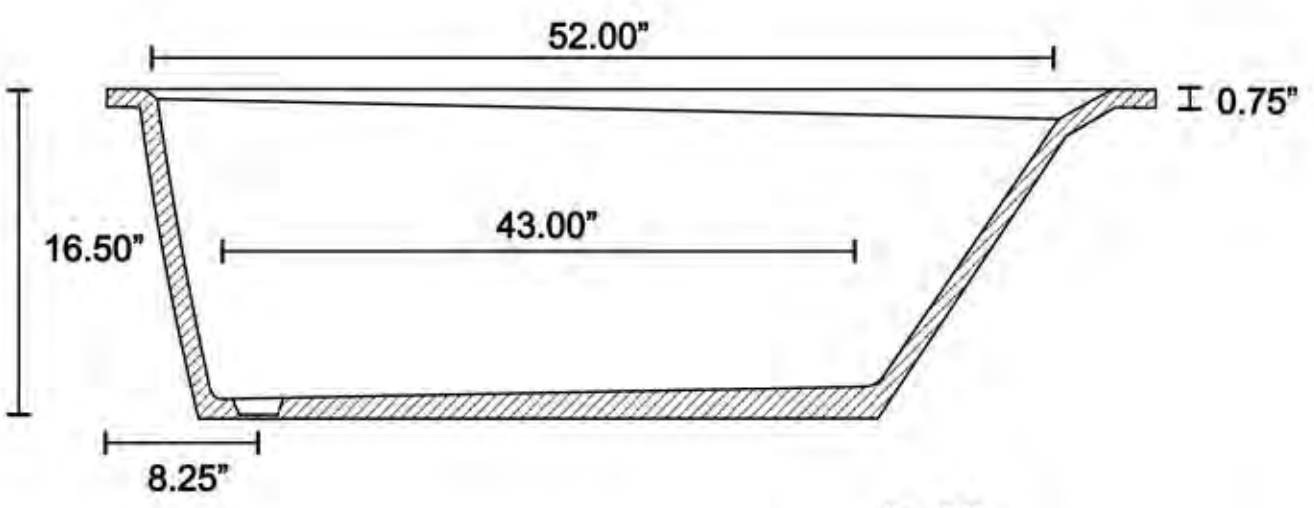

Marble-Lite Industries
9920 NW 79th Ave
Hialeah Gardens, FL 33016
305-557-8766
www.marblelite.com