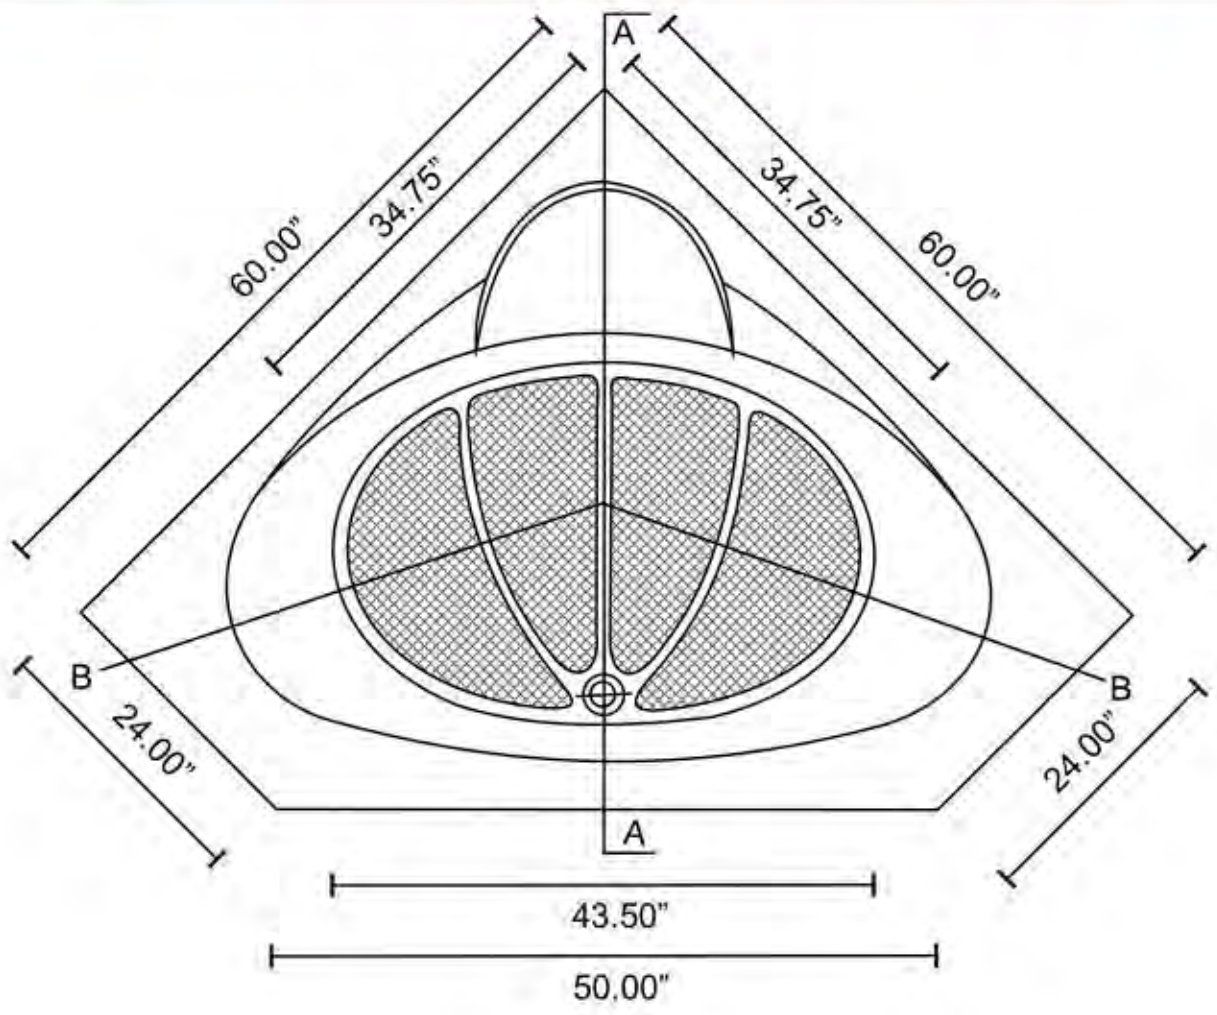

Marble-Lite Industries
9920 NW 79th Ave
Hialeah Gardens, FL 33016
305-557-8766
www.marblelite.com