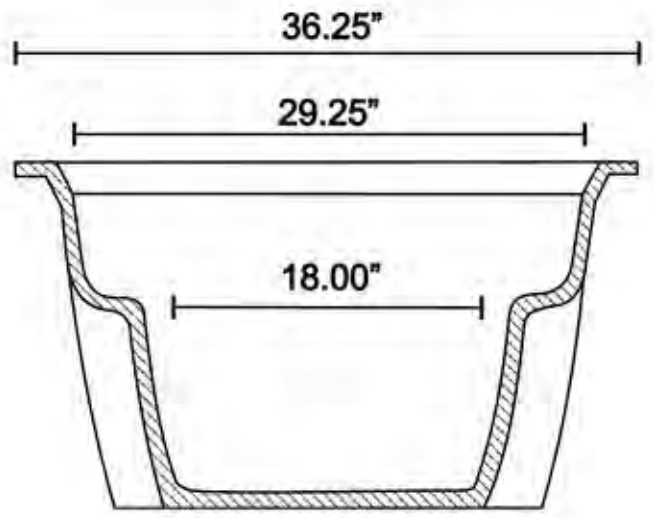

Marble-Lite Industries
9920 NW 79th Ave
Hialeah Gardens, FL 33016
305-557-8766
www.marblelite.com