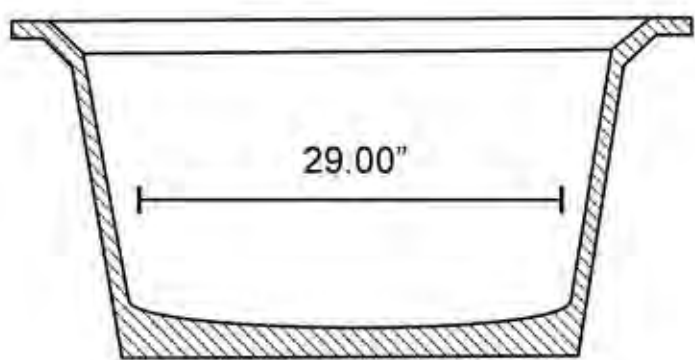

# MARBLE-LITE

73.25"

60.25"

19.25"

± 0.75"

19.25"

47.00"

10.50"

42.25"

33.00"

29.00"

Marble-Lite Industries  
9920 NW 79th Ave  
Hialeah Gardens, FL 33016  
305-557-8766  
www.marblelite.com