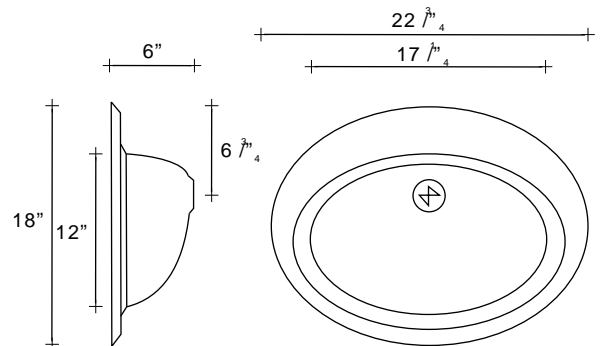

Marble-Lite Corporation

9920 N.W. 79th Avenue
 Hialeah Gardens, FL. 33016

Phone (305) 557-8766

Fax (305) 557-8943

Shell Sink

Minimum Size of Vanity Top: 22 in. Deep
 Minimum Size of Cabinet: 21 in. Deep
 Capacity of Bowl: 3.5 gal.

Oval Plain Sink

Minimum Size of Vanity Top: 22 in. Deep
 Minimum Size of Cabinet: 21 in. Deep
 Capacity of Bowl: 2.5 gal.

Shell Laguna Sink

Minimum Size of Vanity Top: 22 in. Deep
 Minimum Size of Cabinet: 21 in. Deep
 Capacity of Bowl: 2 gal.

Laguna Sink

Minimum Size of Vanity Top: 22 in. Deep
 Minimum Size of Cabinet: 21 in. Deep
 Capacity of Bowl: 2 gal.

Super Bowl Sink

Minimum Size of Vanity Top: 22 in. Deep
 Minimum Size of Cabinet: 21 in. Deep
 Capacity of Bowl: 2.5 gal.

Dixie Sink

Minimum Size of Vanity Top: 22 in. Deep
 Minimum Size of Cabinet: 21 in. Deep
 Capacity of Bowl: 2 gal.