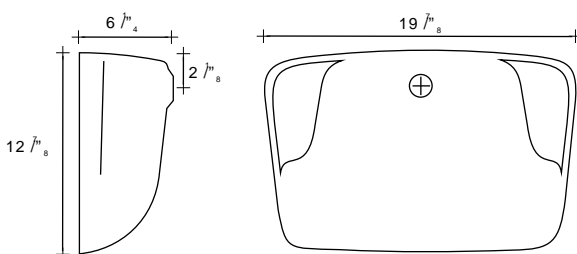

Marble-Lite Corporation

9920 N.W. 79th Avenue
 Hialeah Gardens, FL. 33016

Phone (305) 557-8766

Fax (305) 557-8943

Shell Sink

Minimum Size of Vanity Top: 22 in. Deep
 Minimum Size of Cabinet: 21 in. Deep
 Capacity of Bowl: 3.5 gal.

Oval Plain Sink

Minimum Size of Vanity Top: 22 in. Deep
 Minimum Size of Cabinet: 21 in. Deep
 Capacity of Bowl: 2.5 gal.

Shell Laguna Sink

Minimum Size of Vanity Top: 22 in. Deep
 Minimum Size of Cabinet: 21 in. Deep
 Capacity of Bowl: 2 gal.

Laguna Sink

Minimum Size of Vanity Top: 22 in. Deep
 Minimum Size of Cabinet: 21 in. Deep
 Capacity of Bowl: 2 gal.

Super Bowl Sink

Minimum Size of Vanity Top: 22 in. Deep
 Minimum Size of Cabinet: 21 in. Deep
 Capacity of Bowl: 2.5 gal.

Dixie Sink

Minimum Size of Vanity Top: 22 in. Deep
 Minimum Size of Cabinet: 21 in. Deep
 Capacity of Bowl: 2 gal.