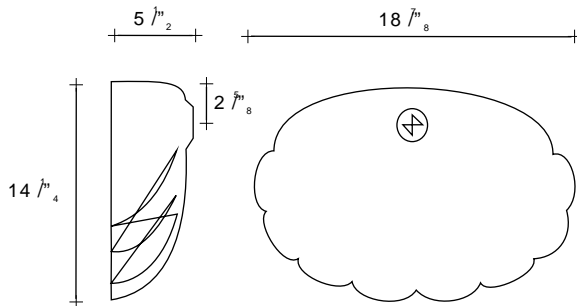

Marble-Lite Corporation

9920 N.W. 79th Avenue
 Hialeah Gardens, FL. 33016

Phone (305) 557-8766

Fax (305) 557-8943

Shell Sink

Minimum Size of Vanity Top: 22 in. Deep
 Minimum Size of Cabinet: 21 in. Deep
 Capacity of Bowl: 3.5 gal.

Oval Plain Sink

Minimum Size of Vanity Top: 22 in. Deep
 Minimum Size of Cabinet: 21 in. Deep
 Capacity of Bowl: 2.5 gal.

Shell Laguna Sink

Minimum Size of Vanity Top: 22 in. Deep
 Minimum Size of Cabinet: 21 in. Deep
 Capacity of Bowl: 2 gal.

Laguna Sink

Minimum Size of Vanity Top: 22 in. Deep
 Minimum Size of Cabinet: 21 in. Deep
 Capacity of Bowl: 2 gal.

Super Bowl Sink

Minimum Size of Vanity Top: 22 in. Deep
 Minimum Size of Cabinet: 21 in. Deep
 Capacity of Bowl: 2.5 gal.

Dixie Sink

Minimum Size of Vanity Top: 22 in. Deep
 Minimum Size of Cabinet: 21 in. Deep
 Capacity of Bowl: 2 gal.