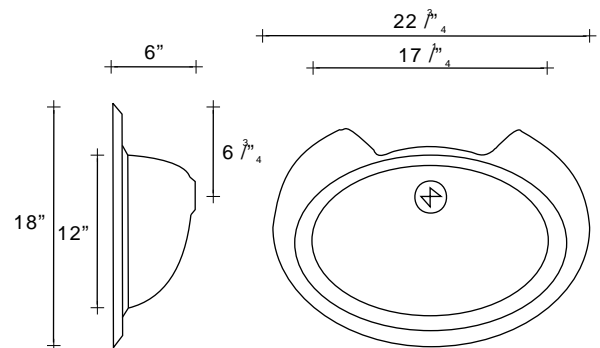

Marble-Lite Corporation

9920 N.W. 79th Avenue
 Hialeah Gardens, FL. 33016

Phone (305) 557-8766

Fax (305) 557-8943

Shell Sink

Minimum Size of Vanity Top: 22 in. Deep
 Minimum Size of Cabinet: 21 in. Deep
 Capacity of Bowl: 3.5 gal.

Oval Plain Sink

Minimum Size of Vanity Top: 22 in. Deep
 Minimum Size of Cabinet: 21 in. Deep
 Capacity of Bowl: 2.5 gal.

Shell Laguna Sink

Minimum Size of Vanity Top: 22 in. Deep
 Minimum Size of Cabinet: 21 in. Deep
 Capacity of Bowl: 2 gal.

Laguna Sink

Minimum Size of Vanity Top: 22 in. Deep
 Minimum Size of Cabinet: 21 in. Deep
 Capacity of Bowl: 2 gal.

Super Bowl Sink

Minimum Size of Vanity Top: 22 in. Deep
 Minimum Size of Cabinet: 21 in. Deep
 Capacity of Bowl: 2.5 gal.

Dixie Sink

Minimum Size of Vanity Top: 22 in. Deep
 Minimum Size of Cabinet: 21 in. Deep
 Capacity of Bowl: 2 gal.