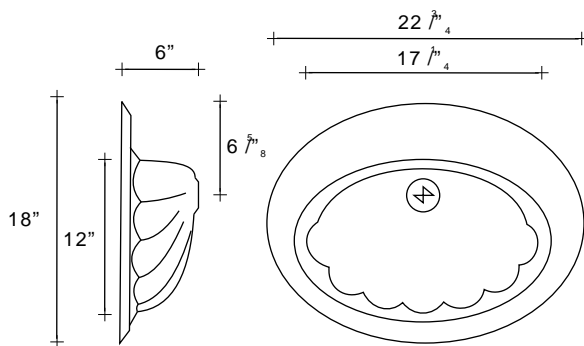

Marble-Lite Corporation

9920 N.W. 79th Avenue
 Hialeah Gardens, FL. 33016

Phone (305) 557-8766

Fax (305) 557-8943

Shell Sink

Minimum Size of Vanity Top: 22 in. Deep
 Minimum Size of Cabinet: 21 in. Deep
 Capacity of Bowl: 3.5 gal.

Oval Plain Sink

Minimum Size of Vanity Top: 22 in. Deep
 Minimum Size of Cabinet: 21 in. Deep
 Capacity of Bowl: 2.5 gal.

Shell Laguna Sink

Minimum Size of Vanity Top: 22 in. Deep
 Minimum Size of Cabinet: 21 in. Deep
 Capacity of Bowl: 2 gal.

Laguna Sink

Minimum Size of Vanity Top: 22 in. Deep
 Minimum Size of Cabinet: 21 in. Deep
 Capacity of Bowl: 2 gal.

Super Bowl Sink

Minimum Size of Vanity Top: 22 in. Deep
 Minimum Size of Cabinet: 21 in. Deep
 Capacity of Bowl: 2.5 gal.

Dixie Sink

Minimum Size of Vanity Top: 22 in. Deep
 Minimum Size of Cabinet: 21 in. Deep
 Capacity of Bowl: 2 gal.