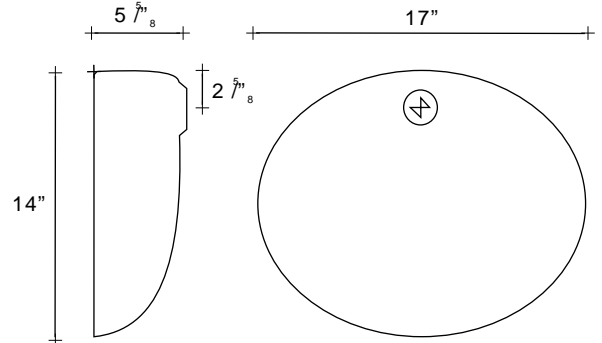

Marble-Lite Corporation

9920 N.W. 79th Avenue
 Hialeah Gardens, FL. 33016

Phone (305) 557-8766

Fax (305) 557-8943

Shell Sink

Minimum Size of Vanity Top: 22 in. Deep
 Minimum Size of Cabinet: 21 in. Deep
 Capacity of Bowl: 3.5 gal.

Oval Plain Sink

Minimum Size of Vanity Top: 22 in. Deep
 Minimum Size of Cabinet: 21 in. Deep
 Capacity of Bowl: 2.5 gal.

Shell Laguna Sink

Minimum Size of Vanity Top: 22 in. Deep
 Minimum Size of Cabinet: 21 in. Deep
 Capacity of Bowl: 2 gal.

Laguna Sink

Minimum Size of Vanity Top: 22 in. Deep
 Minimum Size of Cabinet: 21 in. Deep
 Capacity of Bowl: 2 gal.

Super Bowl Sink

Minimum Size of Vanity Top: 22 in. Deep
 Minimum Size of Cabinet: 21 in. Deep
 Capacity of Bowl: 2.5 gal.

Dixie Sink

Minimum Size of Vanity Top: 22 in. Deep
 Minimum Size of Cabinet: 21 in. Deep
 Capacity of Bowl: 2 gal.